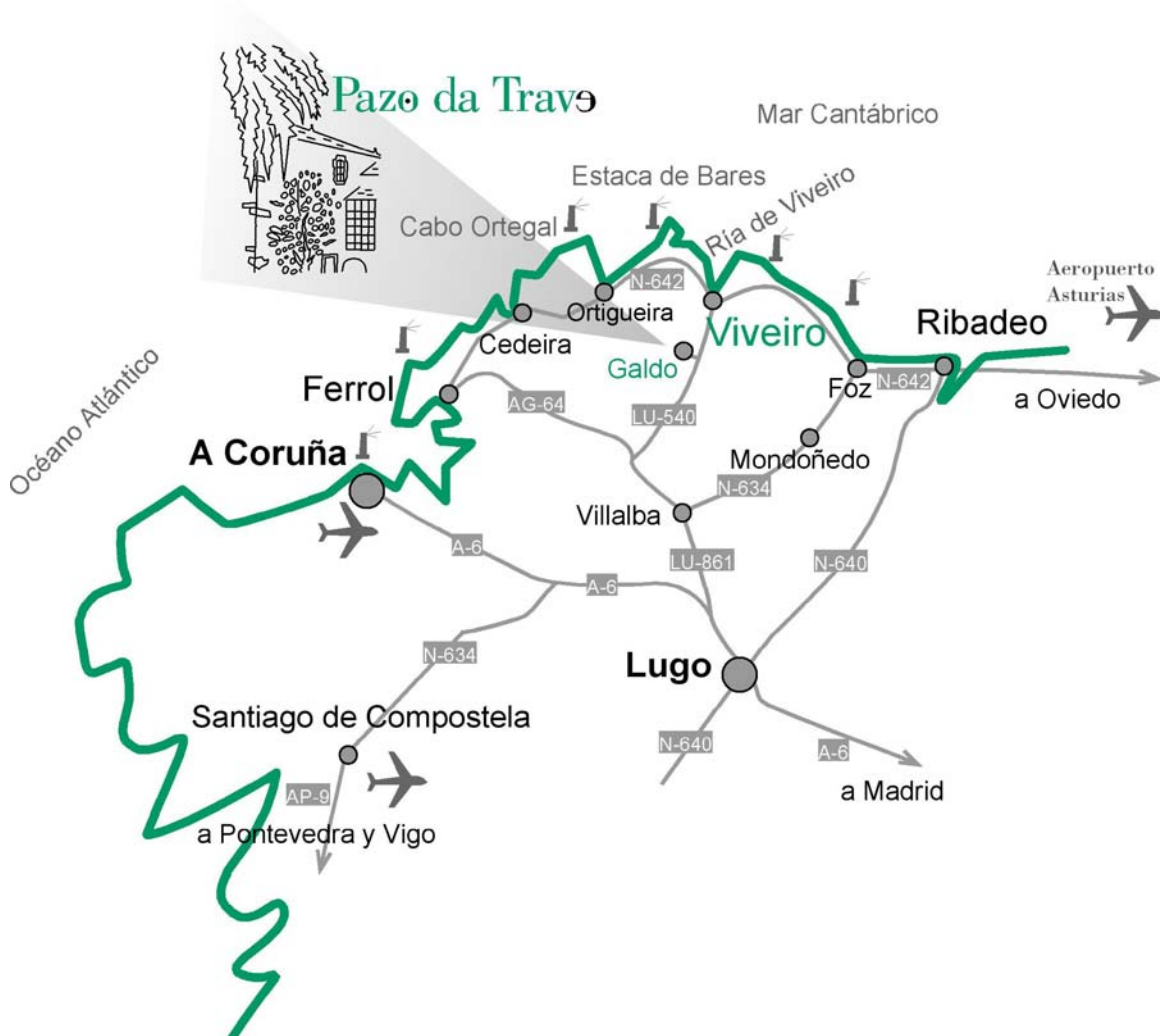

Pazo da Trave

www.pazodatrave.com
Viveiro, Galicia, tel. 982 598 331

Where are we

Pazo da Trave is located in the little parish of Galdo, in the noreast o Spain, in **Galicia**, three kilometers away from the town of **Viveiro**.

GPS Coordinates Long.: 7° 36' 50" W Lat.: 43° 37' 56" N

Adress and contact

Parroquia de Galdo, Municipio de Viveiro, 27850, Lugo, España.

Telf (+34) 982 598 331 y (+34) 982 598 163. Fax (+34) 982 598 040